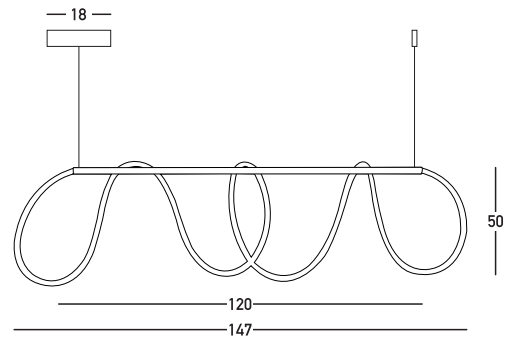

Product Data Sheet

Code 19254

Color: Gold Matt

Date: 6/11/2025

Zambelis Lights

Physical Specifications

Luminaire Type	Indoor Pendant Lights
Color	Gold Matt
Material	Metal - Silicone Rope
IP	20
Warranty	3 Years

Dimensions Reference

Overall Dimensions	L: 147cm H: 50cm
Base	Ø: 18cm H: 4cm
Cable & Wires	200cm Cable Adjustable
Cutting Hole	None
Depth Required	None

Illumination Data

Color Temperature	3000K
Cri	80
Lumen Output	2380Lm
Beam Angle	120°
UGR	N/A
Energy Efficiency Class	E
Indicative Lifetime	L70B50 30000h
Mc Adam	SDCM<5

Electrical Specifications

Input Voltage	220-240V
Operating Frequency	50/60Hz
Power	28W
Supply Current	700mA
Voltage Compatibility	N/A
Light Source	LED Built in
Dimming Options	Non Dimmable
Safety Class	I

Packing Info

Package Size	L: 120cm W: 35cm H: 25cm
Gross Weight	5kg